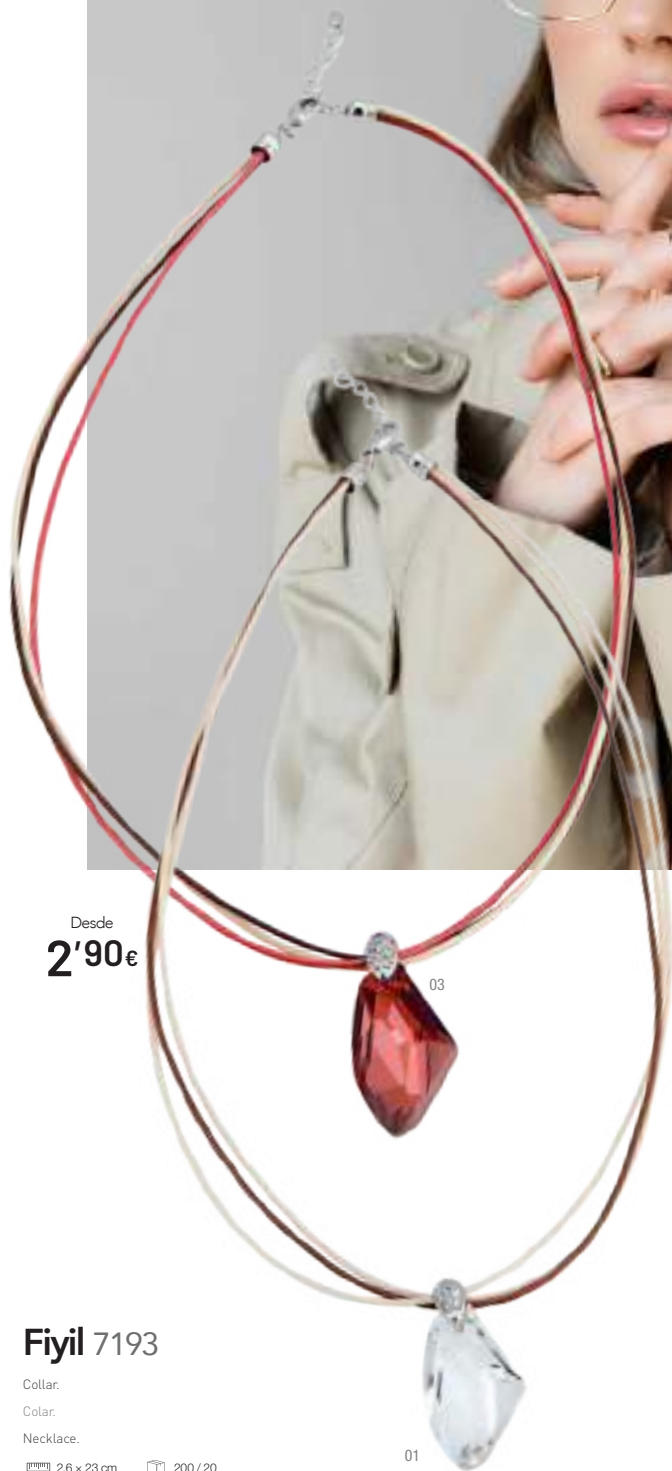

MADE WITH
SWAROVSKI®
ELEMENTS

Desde
2'90€

Fiyil 7193

Collar.

Colar.

Necklace.

2.6 x 23 cm 200 / 20
 Print Code: Consultar

-500	+500	+2000	+5000
3,35 €	3,20 €	3,05 €	2,90 €

1 COLOR PRINTING*