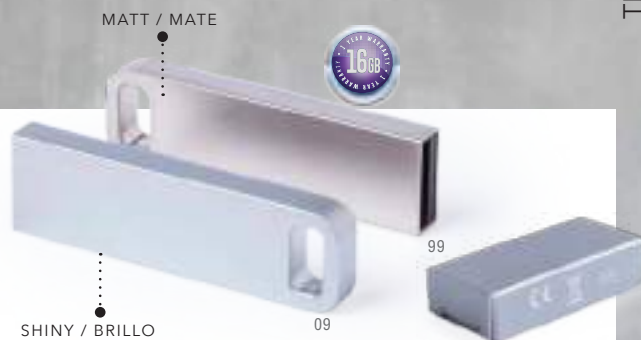

METAL USB

PERMANENT STOCK

127

TECH GIFTS_

Ditop 16GB 5847

Memoria USB. Metal.

Memória USB. Metal.

USB Memory. Metal.

1.2 x 4.1 x 0.4 cm 1000 / 100 Print Code: L1